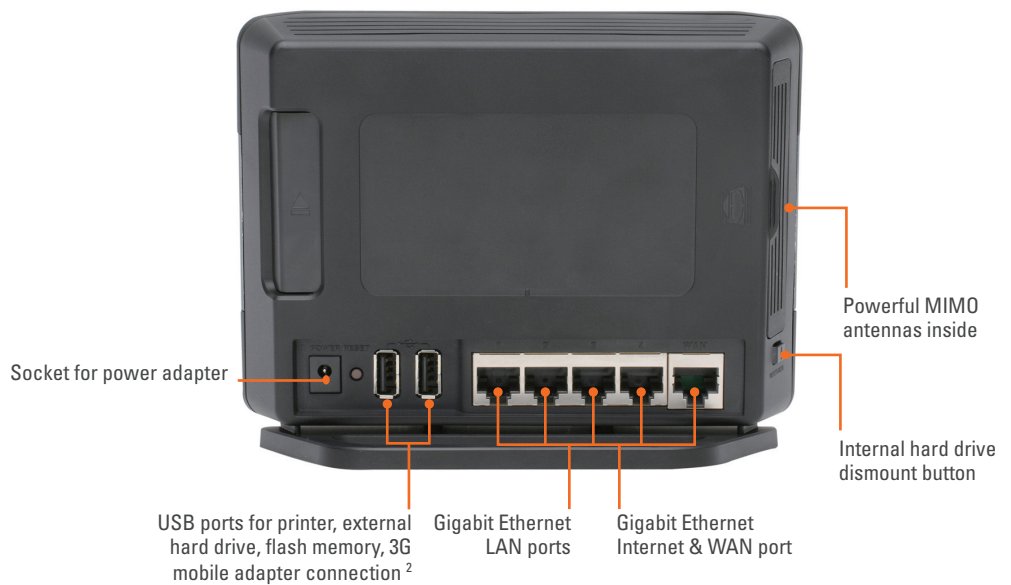

STREAM MUSIC & VIDEOS TO MEDIA PLAYERS

An integrated Universal Plug and Play (UPnP) AV server allows you to wirelessly stream music and video kept on your DIR-685's hard drive to your media player. Now, instead of crowding around a PC, your family can sit in the comfort of a living room and watch video output from the media player to a television set, or listen to music output to a hi-fi system.

Share Multifunction Devices

With two USB 2.0 ports you can connect a USB printer, external hard drive or flash drive to your network. A built-in print server supports multifunction printers so you can wirelessly share printer scanning functions among family members.

XTREME N™ STORAGE ROUTER

Powerful Functions

The DIR-685 Xtreme N™ Storage Router offers a whole host of functions from one single compact box – including an Internet router, a high-speed wireless access point, network attached storage (NAS), a digital photo frame and a USB print server.

Socket for power adapter

Powerful MIMO antennas inside

Internal hard drive dismount button

USB ports for printer, external hard drive, flash memory, 3G mobile adapter connection²

Gigabit Ethernet LAN ports