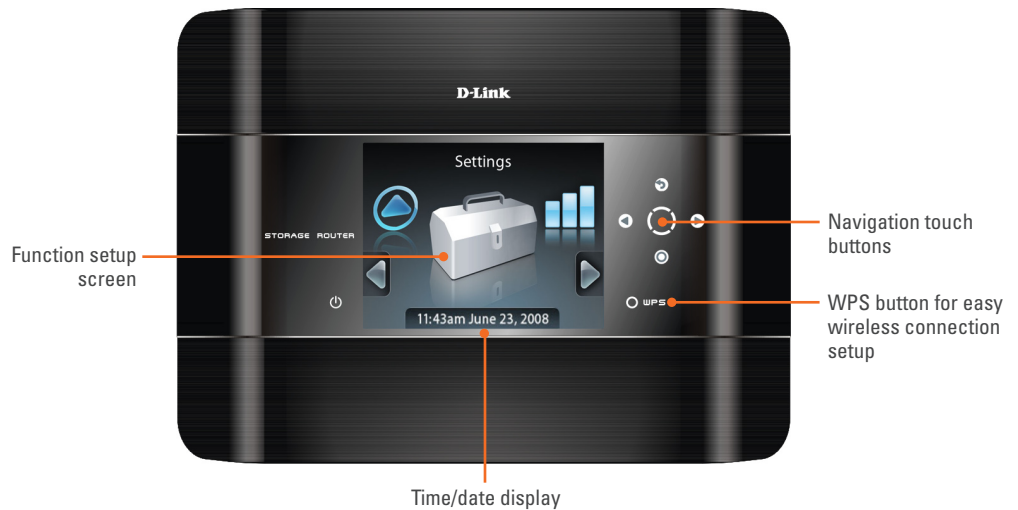

Gigabit Ethernet Internet & WAN port

VIEW PHOTOS & WEATHER

An integrated 3.2" color LCD will display router, network and hard drive status, the time and date, and of course your favorite photos that you saved in the built-in hard drive. The router's RSS feeds will allow you to view Internet contents such the weather forecast, news and sporting events all without turning on a computer.¹

SECURE YOUR NETWORK CONNECTION

The DIR-685 supports WEP, WPA and WPA2 encryption to safeguard your wireless data from thieves. It provides Stateful Packet Inspection (SPI) and NAT dual active firewalls to block and prevent Internet attacks against the built-in hard drive and the rest of your home network. It includes parental control to let you set and restrict access to harmful websites.

YOUR NETWORK SETUP

EXTREME N™ STORAGE ROUTER ^{DIR-685}

Designed for Home

Designed with convenience and functionality in mind, the router offers a stylish, even chic addition to the home. Its upright design allows users to easily view the vibrant LCD screen that displays device status via graphical gauges, digital photos, streamed video, weather forecasts and other live streaming Internet content in up to 1.6 million colors.