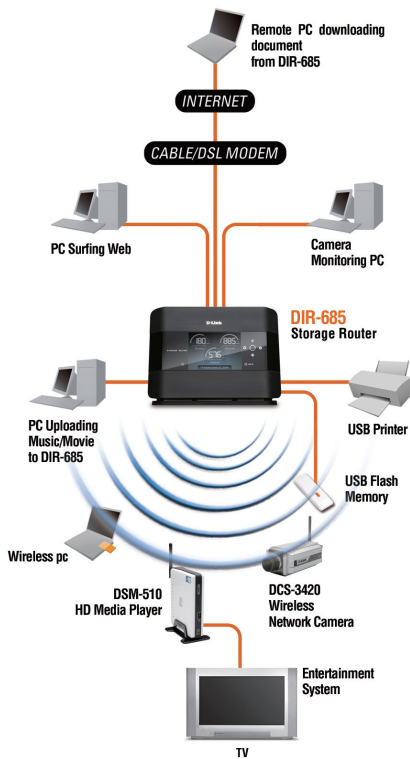

Share Multifunction Devices

With two USB 2.0 ports you can connect a USB printer, external hard drive or flash drive to your network. A built-in print server supports multifunction printers so you can wirelessly share printer scanning functions among family members.

Socket for power adapter

Powerful MIMO antennas inside

Internal hard drive dismount button

USB ports for printer, external hard drive, flash memory, 3G mobile adapter connection²

Gigabit Ethernet LAN ports

Gigabit Ethernet Internet & WAN port

VIEW PHOTOS & WEATHER

An integrated 3.2" color LCD will display router, network and hard drive status, the time and date, and of course your favorite photos that you saved in the built-in hard drive. The router's RSS feeds will allow you to view Internet contents such the weather forecast, news and sporting events all without turning on a computer.¹

YOUR NETWORK SETUP

EXTREME N™ STORAGE ROUTER ^{DIR-685}

Designed for Home

Designed with convenience and functionality in mind, the router offers a stylish, even chic addition to the home. Its upright design allows users to easily view the vibrant LCD screen that displays device status via graphical gauges, digital photos, streamed video, weather forecasts and other live streaming Internet content in up to 1.6 million colors.