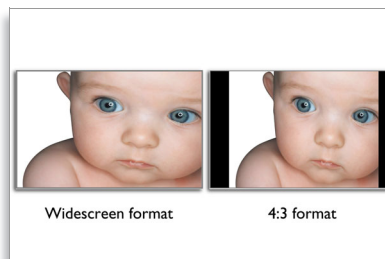

HDMI Ready

A HDMI-ready device has all the required hardware to accept High-Definition Multimedia Interface (HDMI) input, high quality digital video and audio signals all transmitted over a single cable from a PC or any number of AV sources including set-top boxes, DVD players and A/V receivers and video cameras.

Dual input

Dual input provides connectors to accommodate input of both analog VGA and digital DVI signals.

Easy picture format control

Philips auto picture format control on OSD is to switch from the 4:3 aspect ratio to the widescreen mode and back again to match the display's aspect ratio with your content for working with wide documents without scrolling or viewing widescreen media in the widescreen mode and distortion-free, native mode display of 4:3 ratio content.

Specifications

Picture/Display

- LCD panel type: TFT-LCD
- Panel Size: 23.6 inch / 59.95 cm
- Aspect ratio: 16:9
- Pixel pitch: 0.272 x 0.272 mm
- Viewing angle: 176° (H) / 170° (V), @ C/R > 5
- Brightness: 300 cd/m²
- SmartContrast: 25000:1
- Contrast ratio (typical): 1000:1
- Response time (typical): 5 ms
- Optimum resolution: 1920 x 1080 @ 60 Hz
- Display colors: 16.7 M
- Scanning Frequency: 30 -83 kHz (H) / 56 -75 Hz (V)
- sRGB