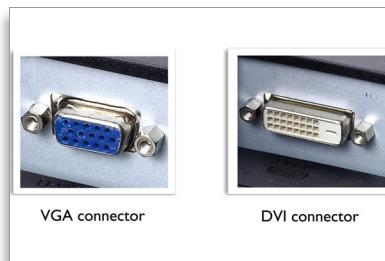

Dual input

Dual input provides connectors to accommodate input of both analog VGA and digital DVI signals.