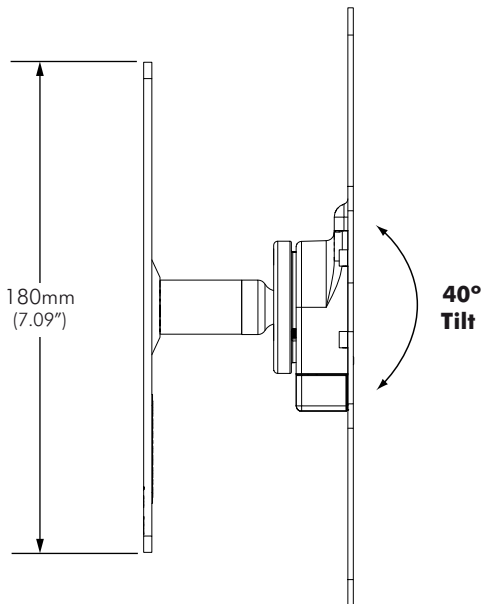

Dimensions

Maximum Load: 25kg (55lbs)

Warranty: 10 years limited

! This product is VESA compliant and supports Displays with the following VESA hole mounting configurations:

- 75 x 75mm
- 100 x 100mm
- 200 x 100mm
- 200 x 200mm

VESA Hole Configurations: