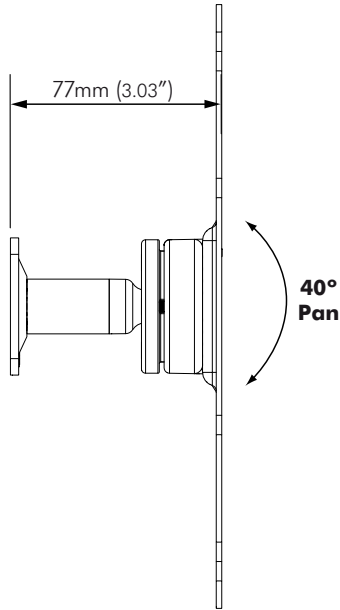

Dimensions

Maximum Load: 25kg (55lbs)

Warranty: 10 years limited

! This product is VESA compliant and supports Displays with the following VESA hole mounting configurations:

- 75 x 75mm
- 100 x 100mm
- 200 x 100mm
- 200 x 200mm

VESA Hole Configurations: