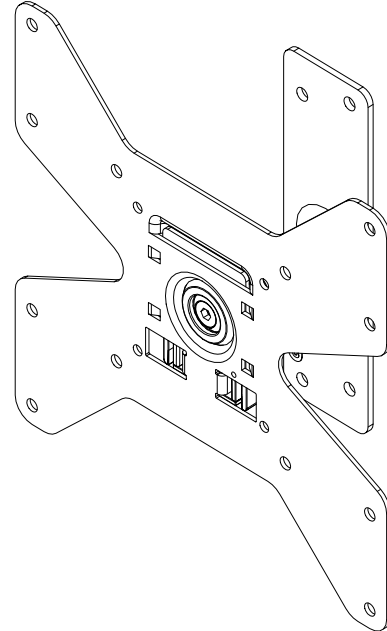

Dimensions

Maximum Load: 25kg (55lbs)

Warranty: 10 years limited

! This product is VESA compliant and supports Displays with the following VESA hole mounting configurations:

- 75 x 75mm
- 100 x 100mm
- 200 x 100mm
- 200 x 200mm

VESA Hole Configurations: