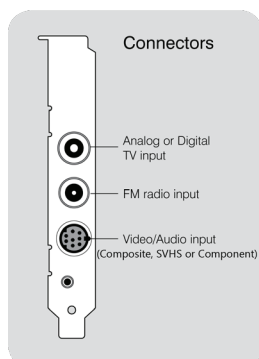

Package Includes:

- HauppaugeTV HVR-2210 dual tuner PCI Express x1 card for free-to-air digital/analogue TV reception. With dual hardware MPEG-2 encoders, S-Video/composite/component* video and FM Radio.
- Full-size Windows Media Center Certified infra-red remote control.
- One USB IR receiver/blaster cable with learning sensor.
- Component input cable.
- Half-height bracket for installation in low profile PCs.
- Australian localised Windows 7 driver CD-ROM.
- For a limited time includes BONUS 3 month FREE IceTV membership valued at \$33. (For more information visit: www.icetv.com.au)

Features

- Two high quality digital/analogue TV tuners on board. Watch one TV channel of either digital or analogue input while recording another!
- Watch, pause and record analogue and digital TV in Windows 7 Media Center. Record high definition digital TV to your PC's disk in the highest video quality!
- Dual high quality hardware MPEG-2 encoders for recording analogue set-top box TV. Record to disk using from 1-2 Gigabytes of disk space per hour.
- While recording, the HVR-2210's hardware MPEG-2 encoders do all the work, so your PC continues to run at full speed.
- Use Windows Media Center's FREE TV scheduler to automatically record your favourite TV shows.
- HVR-2210 Media Centre Kit includes a full-size Windows Media Center remote control transmitter and receiver. Manage all Media Center functions with the included remote control. The included USB IR transmitter allows automatic control of recording from most set-top boxes.

The HVR-2210 Windows Media Center Kit is the best way to add TV to your Windows 7 PC.

Plug the HVR-2210 into a PCI Express slot in your PC, plug in the included USB Media Center remote control receiver, connect your antenna. Watch analogue TV, high quality digital TV or a set-top box input (via Component*/SVHS/Composite). You'll be watching TV with Media Center's TV button in no time!