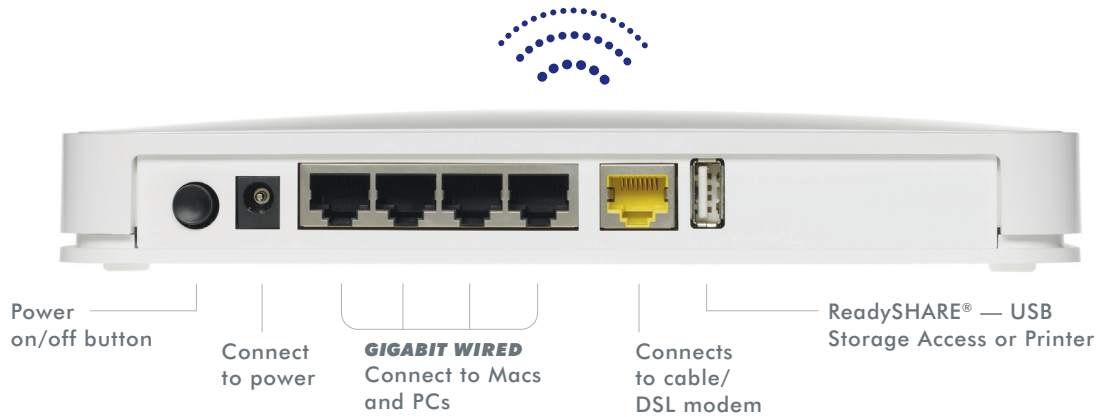

System Requirements

- Broadband (cable/DSL) Internet service and modem with Ethernet connection
- 2.4/5.0 GHz 802.11a/b/g/n wireless adapter or an Ethernet adapter and cable for each PC
- Mac® OS, Microsoft® Windows® 7, Vista®, XP, 2000, UNIX® or Linux®
- Safari® 1.4 or Firefox® 2.0 or higher, Microsoft® Internet Explorer® 5.0

Standards

- IEEE 802.11 a/b/g/n 2.4 GHz and 5.0 GHz
- Five (5) 10/100/1000 (1 WAN and 4 LAN) Gigabit Ethernet ports

Physical Specifications

- Dimensions: 223 x 153 x 31 mm (8.8 x 6.0 x 1.2 in)
- Weight: 0.5 kg (1.2 lb)

Package Contents

- NETGEAR WNDRMac Router
- Stand
- Ethernet cable
- Power adapter, localized to country of sale

Warranty

- Localized to country of sale

NETGEAR®

350 E. Plumeria Drive
San Jose, CA 95134-1911 USA
1-888-NETGEAR (638-4327)
E-mail: info@NETGEAR.com
www.NETGEAR.com

24/7 TECHNICAL SUPPORT*

*Basic technical support free for 90 days only

© 2011 NETGEAR, Inc. NETGEAR, the NETGEAR Logo, Connect with Innovation, ReadySHARE, and NETGEAR Genie, are trademarks and/or registered trademarks of NETGEAR, Inc. and/or subsidiaries in the United States and/or other countries. Mac and the Mac logo are trademarks of Apple Inc., registered in the U.S. and other countries. Other brand names mentioned herein are for identification purposes only and may be trademarks of their respective holder(s). Information is subject to change without notice. All rights reserved.

This product is packaged with a limited warranty, the acceptance of which is a condition of sale. This product has been tested for quality assurance and this product or its components may have been recycled.

*Basic technical support provided for 90 days from date of purchase.

¹Works with devices supporting Wi-Fi Protected Setup® (WPS).

D-WNDRMAC-0