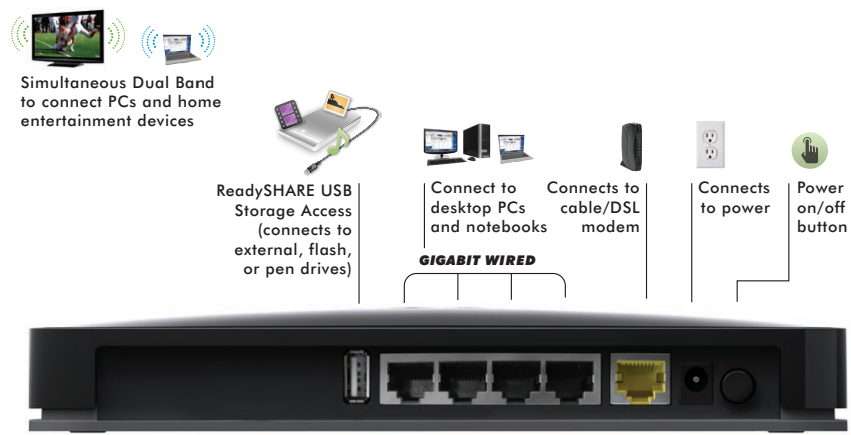

Package Contents

- N750 Wireless Dual Band Gigabit Router (WNDR4000)
- Stand
- Ethernet cable
- NETGEAR Genie™ installation CD
- Power adapter, localized to country of sale

Advanced Features

- ReadySHARE® USB—Wirelessly share a USB hard drive with Macs and PCs
- Live Parental Controls with flexible and customizable filter settings
- Simultaneous Dual Band—runs both 2.4 and 5 GHz bands simultaneously
- DLNA—Stream media to DLNA HDTVs, Blu-ray™ players and game consoles
- Multiple SSID guest networks (separate security and access restrictions)
- Broadband usage meter measures Internet usage
- Power and Wi-Fi on/off buttons

Physical Specifications

- Dimensions: 223 x 153 x 31 mm (8.8 x 6.0 x 1.2 in)
- Weight: 0.5 kg (1.2 lb)

Warranty

- Localized to country of sale

System Requirements

- Broadband (cable, DSL) Internet service and modem with Ethernet connection
- 2.4 or 5.0 GHz 802.11 a/b/g/n specification wireless adapter or an Ethernet adapter and cable for each computer
- Microsoft® Windows 7, Vista®, XP®, 2000, Mac OS®, UNIX®, or Linux®
- Microsoft® Internet Explorer® 5.0, Firefox® 2.0 or Safari 1.4 or higher
- Use a laptop with built-in Centrino6300 wireless for maximum performance
- Use with an N600 Wireless Dual Band USB Adapter (WNDA3100)—optional

Standards

- IEEE® 802.11 b/g/n 2.4 GHz
- IEEE 802.11 a/n 5.0 GHz
- Five (5) 10/100/1000 (1 WAN and 4 LAN) Gigabit Ethernet ports with auto-sensing technology
- IPv6 Support (Internet Protocol Version 6)

Performance

- Memory: 8 MB flash and 64 MB RAM
- Five (5) (1 WAN, 4 LAN) Gigabit Ethernet ports
- Advanced Quality of Service (QoS)
- Supports Wireless Multimedia (WMM) based QoS

Security

- Wi-Fi Protected Access® (WPA/WPA2—PSK) and WEP
- Double firewall protection (SPI and NAT firewall)
- Denial-of-service (DoS) attack prevention

Ease of Use

- NETGEAR Genie™ installation CD
- Push 'N' Connect using Wi-Fi Protected Setup® (WPS)¹

NETGEAR Green Features

- 80% Recycled Packaging
- CEC (California Efficiency)
- RoHS
- WEEE
- Power On/Off Button
- Wireless On/Off Button
- Wireless Output Power Management
- Port Auto Power Down
- Cable Length Power Save

NETGEAR®

350 E. Plumeria Drive
San Jose, CA 95134-1911 USA
1-888-NETGEAR (638-4327)
E-mail: info@NETGEAR.com
www.NETGEAR.com

24/7 TECHNICAL SUPPORT*

*Basic technical support free for 90 days only

© 2011 NETGEAR, Inc. NETGEAR, the NETGEAR Logo, Connect with Innovation, ReadySHARE, and NETGEAR Genie, are trademarks and/or registered trademarks of NETGEAR, Inc. and/or subsidiaries in the United States and/or other countries. Mac and the Mac logo are trademarks of Apple Inc., registered in the U.S. and other countries. Other brand names mentioned herein are for identification purposes only and may be trademarks of their respective holder(s). Information is subject to change without notice. All rights reserved.