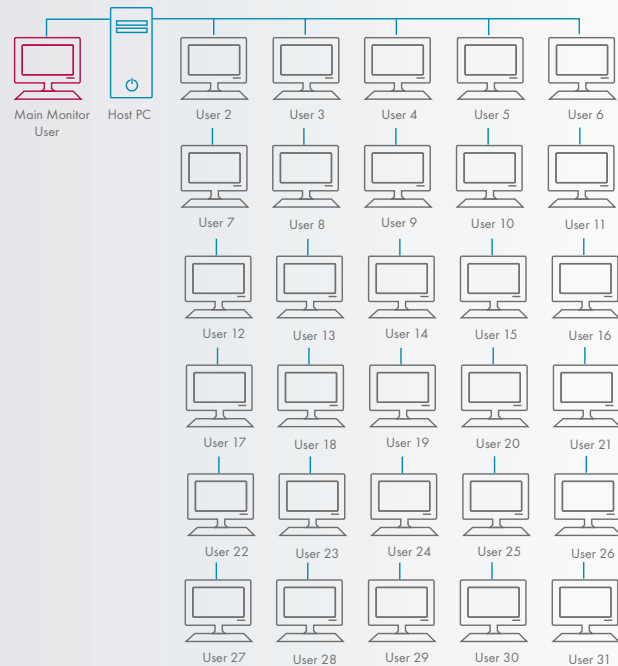

## CONVENIENT ALL-IN-ONE DESIGN

- 1 Built in Speaker
- 2 Power Cable
- 3 Ethernet Port
- 4 USB 1.1 x 2 Ports(Mouse/Keyboard)
- 5 VGA Port (D-SUB)
- 6 USB 2.0 x 2 Ports (USB Device)
- 7 Headphone Out
- 8 Mic In

### Main Specifications

- Up to 31 users per one Host PC or server
- No distance limitation in an Ethernet network
- USB1.1 x 2 ports (Mouse / Keyboard), USB2.0 x 2 ports (USB Device)
- High performance : Movie playback for up to 20 users at the same time

### DISPLAY

Size	19" Class (18.5" Diagonal)
Color	Hi Gloss Black
Color Gamut (CIE 1976)	72%
Color Depth	16.7 Million Colors
Pixel Pitch	0.283mm
Aspect Ratio	16:10
Maximum Resolution	1440x900
Brightness	250 cd/m <sup>2</sup>
Contrast Ratio (DFC)	1,000:1
Response Time	5ms
Viewing Angle (CR ≥10)	85°/85°, 75°/85°
Surface Treatment	Non-Glare
<b>USER INTERFACE</b>	
Signal Input	D-Sub
PC Input	LAN (Ethernet)
<b>SPEAKER</b>	
Type	Built-in
Audio Output	1W x 2Ch
<b>POWER</b>	
Normal Usage	25W
Stand-by Usage	1W

### DIMENSIONS (WxDxH)

Set (with stand)	17.6" x 7.8" x 15.1"
Set (without stand)	17.6" x 2.5" x 11.8"
Box	20.1" x 14.1" x 4.7"