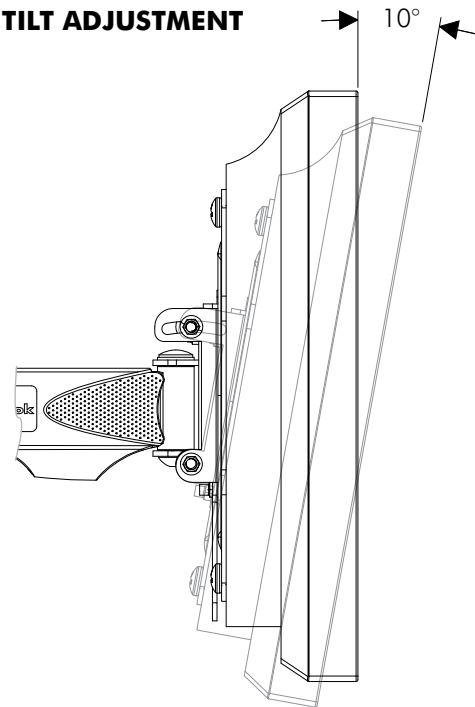

General Features

Maximum Weight: 27kg (60lbs.)

Screen Mounting Compatibility: VESA Mounting Hole Configurations: 100x100mm, 100x200mm, and 200x200mm.

Fasteners: All fasteners included

Color: Black

Warranty: 10 years limited

Dimensions

WALL MOUNT

The Wall Bracket can be mounted to either:
Timber Stud Wall or Masonry Wall

TILT ADJUSTMENT

SCREEN MOUNTING COMPATIBILITY

RANGE OF HORIZONTAL MOVEMENT

Dimensions (continued)

ARM MOVEMENT

(shown with cable and wall mount covers removed)

DISTANCE FROM WALL SHOWN IN TOP VIEW