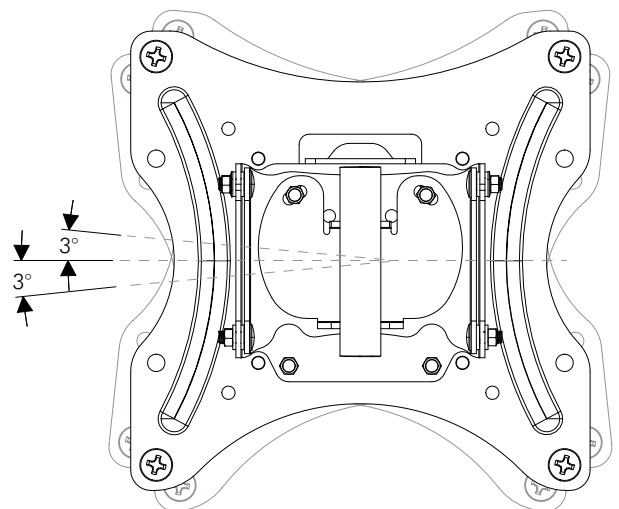

General Features

Maximum Weight: 27kg (60lbs.)

Screen Mounting Compatibility: VESA Mounting Hole Configurations: 100x100mm, 100x200mm, and 200x200mm.

Fasteners: All fasteners included

Color: Black

Warranty: 10 years limited

Dimensions

WALL MOUNT

The Wall Bracket can be mounted to either:
Timber Stud Wall or Masonry Wall

TILT ADJUSTMENT

SCREEN MOUNTING COMPATIBILITY

RANGE OF HORIZONTAL MOVEMENT

Dimensions (continued)

ARM MOVEMENT

(shown with cable and wall mount covers removed)

DISTANCE FROM WALL SHOWN IN TOP VIEW