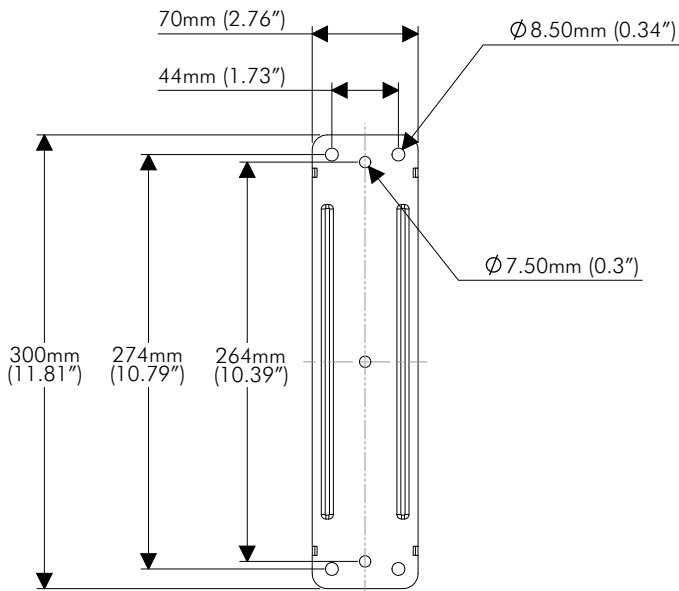

General Features

Maximum Weight: 27kg (60lbs.)

Screen Mounting Compatibility: VESA Mounting Hole Configurations: 100x100mm, 100x200mm, and 200x200mm.

Fasteners: All fasteners included

Color: Black

Warranty: 10 years limited

Dimensions

WALL MOUNT

The Wall Bracket can be mounted to either:
Timber Stud Wall or Masonry Wall

TILT ADJUSTMENT

SCREEN MOUNTING COMPATIBILITY

RANGE OF HORIZONTAL MOVEMENT

Dimensions (continued)

ARM MOVEMENT

(shown with cable and wall mount covers removed)

DISTANCE FROM WALL SHOWN IN TOP VIEW