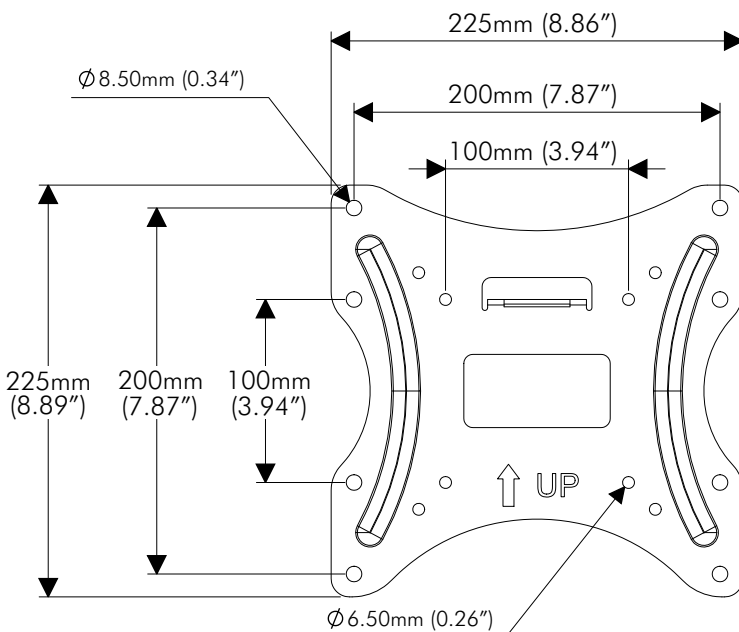

General Features

Maximum Weight: 27kg (60lbs.)

Screen Mounting Compatibility: VESA Mounting Hole Configurations: 100x100mm, 100x200mm, and 200x200mm.

Fasteners: All fasteners included

Color: Black

Warranty: 10 years limited

Dimensions

WALL MOUNT

The Wall Bracket can be mounted to either:
Timber Stud Wall or Masonry Wall

TILT ADJUSTMENT

SCREEN MOUNTING COMPATIBILITY

RANGE OF HORIZONTAL MOVEMENT

Dimensions (continued)

ARM MOVEMENT

(shown with cable and wall mount covers removed)

DISTANCE FROM WALL SHOWN IN TOP VIEW