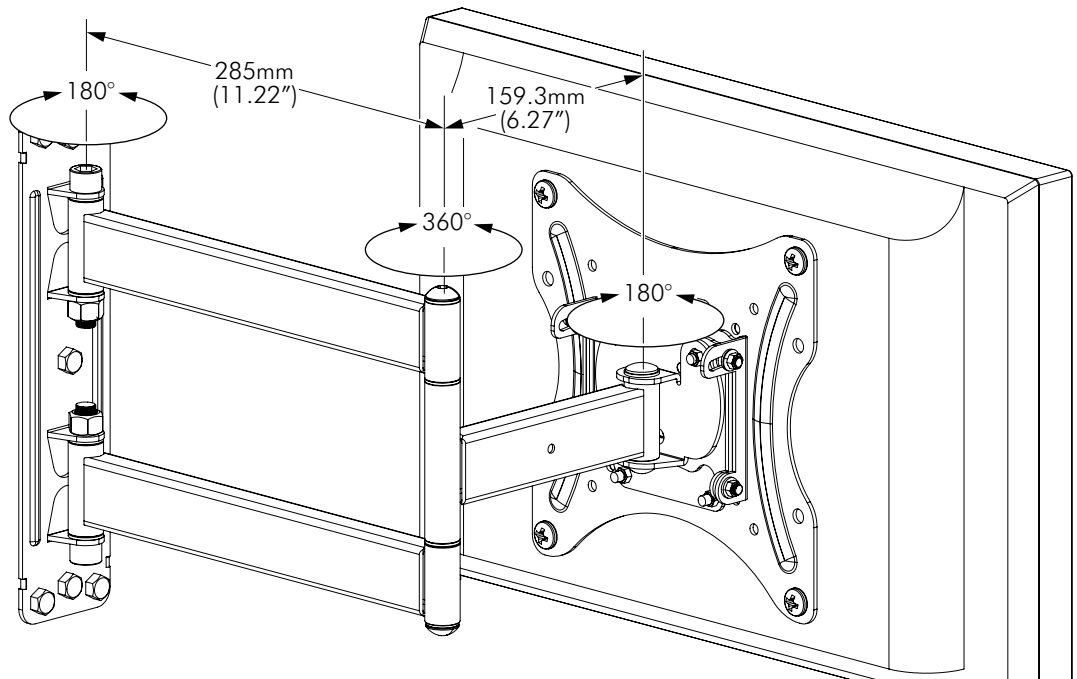

General Features

Maximum Weight: 27kg (60lbs.)

Screen Mounting Compatibility: VESA Mounting Hole Configurations: 100x100mm, 100x200mm, and 200x200mm.

Fasteners: All fasteners included

Color: Black

Warranty: 10 years limited

Dimensions

WALL MOUNT

The Wall Bracket can be mounted to either:
Timber Stud Wall or Masonry Wall

TILT ADJUSTMENT

SCREEN MOUNTING COMPATIBILITY

RANGE OF HORIZONTAL MOVEMENT

Dimensions (continued)

ARM MOVEMENT

(shown with cable and wall mount covers removed)

DISTANCE FROM WALL SHOWN IN TOP VIEW