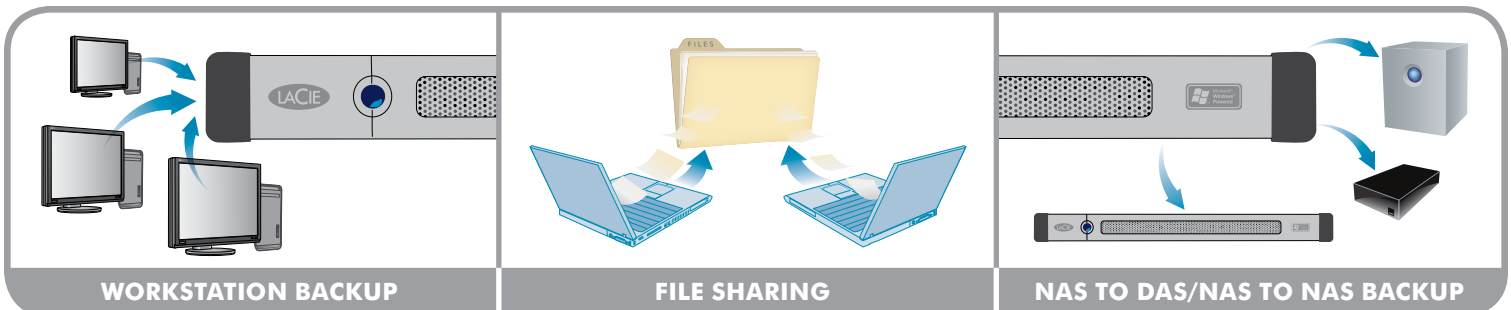

## Network Storage Solution

Add more storage space to your office's network for sharing important files, backing up critical data, and archiving your folders with the LaCie Ethernet Disk. Just use the Gigabit Ethernet interface to grant network accessible storage to any computer on your network.

## Powerful and Expandable

If your department, independent agency, franchise, or office team is experiencing growing storage needs, the LaCie Ethernet Disk offers a perfect shared hard drive solution. When the maximum native capacity of the Ethernet Disk is reached, use the Hi-Speed USB 2.0 ports to extend capacity or back up to external USB drives. Designed by Neil Poulton, the LaCie Ethernet Disk is powered by field-proven Windows XP, making it the best choice for file-serving or backup.

## Comprehensive Data Protection

The LaCie Ethernet Disk is Apple® Time Machine compatible and comes with Intego Backup Manager Pro™ (for Mac users) and Genie Backup Manager Pro™ (for Windows users). Both programs provide computer recovery for your workstation. In addition, the LaCie Ethernet Disk also features a built-in engine ensuring local data is backed up either over the network to another Network Attached Storage device, or locally to a Direct Attached Storage device, connectable through four Hi-Speed USB expansion ports.

## File Sharing Made Easy

Featuring advanced file sharing technology, the LaCie Ethernet Disk allows users to share files between any workstations logged on to the network. It supports the majority of business operating systems, like Windows, Macintosh, Linux, and Unix. By supporting up to 25 simultaneous Active Directory users, it drastically reduces the complexity of file sharing and offers a user-friendly technical solution.