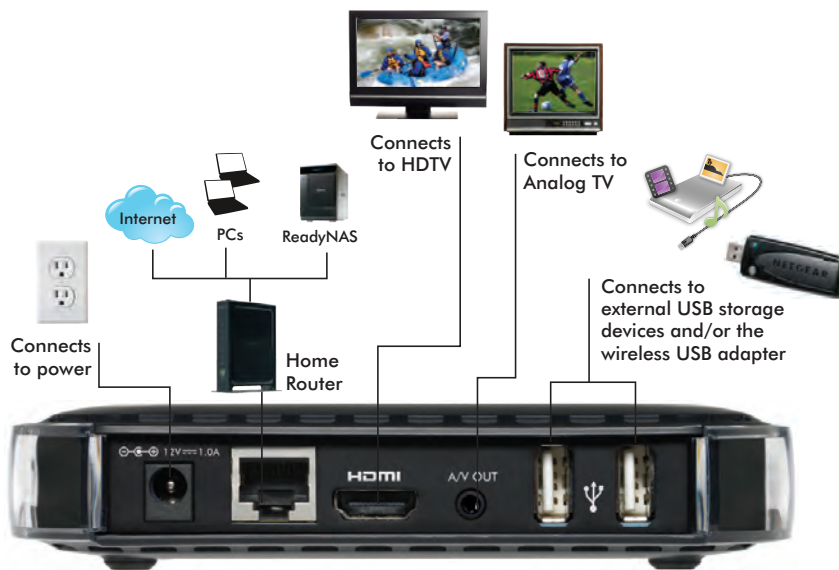

Compatibility

- Windows Media Player 11 Media Sharing
- UPnP AV and DLNA Servers
- USB Storage devices

Digital Media File Formats

Video

- Codec format: WMV 7/8/9, VC1, VP6, H.263, H.264, MPEG 1/2/4
- Container format: AVI, DivX 4.x, DivX 5.x, Xvid, MOV, MP4, MPEG2-PS, MPEG2-TS, DVD VOB, FLV, Matroska, ASF

Audio

- MP2, MP3, WMA, AAC, WMA Pro, WMA Lossless, WAV, LPCM, Vorbis, AC3, M4A, Dolby Digital

Photo

- JPEG

External USB Drive Formats Supported

- FAT16, FAT32 and NTFS

Home Network Access

- Windows Media Player 11 Media Share, UPnP AV Servers, DLNA Ready

Output

- HDMI port
- AV Composite
- Two (2) USB 2.0 Ports
- 10/100 Ethernet

System Requirements

- Analog or HDTV (HDMI cable not included)
- Broadband Internet connection of 1.5Mbps
  - For best results visit www.speedtest.netgear.com to test your connection
- PlayOn: Microsoft Windows XP, Vista, Server 2003/Home Server, Windows Internet Explorer 6.0 or later, Windows Media Player 11.0 or later

Environment

- Operating Temperature: 0° to 40° C (32° to 104° F)
- Storage Temperature: -20° to 70° C (4° to 158° F)

Languages

- English
- French
- German

Package Contents

- Digital Entertainer Live (EVA2000)
- Infrared (IR) remote control
- Two (2) AAA batteries
- Ethernet cable
- AV cable
- Quick install guide
- Resource CD
- Power adapter 12V, 1.0A (localized to country of sale)
- Note: HDMI cable not included

Warranty

- NETGEAR 1-year Warranty

NETGEAR®

350 E. Plumeria Drive
San Jose, CA 95134-1911
1-888-NETGEAR (638-4327)
E-mail: info@NETGEAR.com
www.NETGEAR.com

© 2009 NETGEAR, Inc. NETGEAR, the NETGEAR Logo, Digital Entertainer, Connect with Innovation, FrontView, IntelliFi, PowerShift, ProSafe, ProSecure, RAIDar, RAIDiator, RangeMax, ReadyNAS, Smart Wizard, X RAID, and X RAID2, are trademarks and/or registered trademarks of NETGEAR, Inc. and/or subsidiaries in the United States and/or other countries. Mac and the Mac logo are trademarks of Apple Inc., registered in the U.S. and other countries. Other brand names mentioned herein are for identification purposes only and may be trademarks of their respective holder(s). Information is subject to change without notice. All rights reserved. This product comes with a limited warranty, the acceptance of which is a condition of sale.

*VuNow service will be free for trial period and thereafter subject to paid annual subscriptions. The term of the trial period may be found at the Digital Entertainer Live product site located within www.netgear.com/vunow. The VuNow service will be subject to acceptance of the terms of the VuNow service and license agreement.

**Free trial and special discount with Digital Entertainer Live purchase. The term of the trial period may be found at the Digital Entertainer Live product site located within www.netgear.com/playon.

Support of online sites subject to PlayOn terms and conditions. Netflix support requires an existing subscription to the Netflix service.