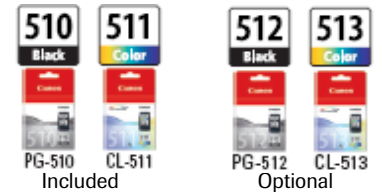

Consumables

T-shirt Transfers (TR301)

A4 T-shirt transfers

Semi-Gloss Photo Paper (SG201)

Archival-quality, super high-gloss photo paper for professional results

Photo Paper Plus Glossy (PP201)

Premium high gloss paper for brilliant photo prints

Product code - BU30

*Plain paper: Declared yield value in accordance with ISO/IEC 24711. Values obtained by continuous printing.

6x4 photos: When printing Canon standard patterns continuously with the default settings of testing paper using Windows Vista printer driver in borderless printing mode and Windows Vista Home Premium Photo Gallery. Declared yield value determined based on Canon standard method referring to ISO/IEC 24711. The figure above is an average value, measured when printing continuously using the ink immediately after it is unsealed, until the ink is out. Ink yield may vary depending on photos/documents printed, applications software used, print mode and type of paper used. This should be used as a guide only and does not take into account ink that might be used for head cleaning or head refreshing to maintain printer performance. Please visit our website for further details.

Subject to change without notice

Disclaimers

1. Ink droplets can be placed with a pitch of 1/4800 inch at minimum.
2. Up to 100 Years' Life in a Photo Album when printed with ChromaLife100 ink on selected Canon photo papers. Kept in a photo album, shut out light and air (gas), temperature 23 degrees and 50% humidity. Predicted value from the accelerated test. Result may vary based on individual environmental factors. For more information, please visit canon.com.au/ChromaLife100
3. Print and copy speed dependent on system configuration, image/document complexity, type of paper used, software, print mode and does not take into account data processing time on host computer.
4. PictBridge camera direct and mobile phone printing requires PictBridge compatible digital cameras and phones in order to function. Check with your manufacturer or users guide to determine PictBridge compatibility. Optional bluetooth adaptor is required to print via bluetooth from a compatible device.
5. ISO/IEC 24734, 24735 define the default print and copy speed measurement methods. Print speeds are the averages of ESAT in Office Category Test for the default simplex mode, ISO/IEC 24734, excluding time to print the first set. Copy speed is the average of FCOT, ISO/IEC 24735 Annex D. ADF copy speed is the average of ESAT in General Performance Test for the default simplex mode, ISO/IEC 24735, excluding time to copy the first set. See our website for additional details.