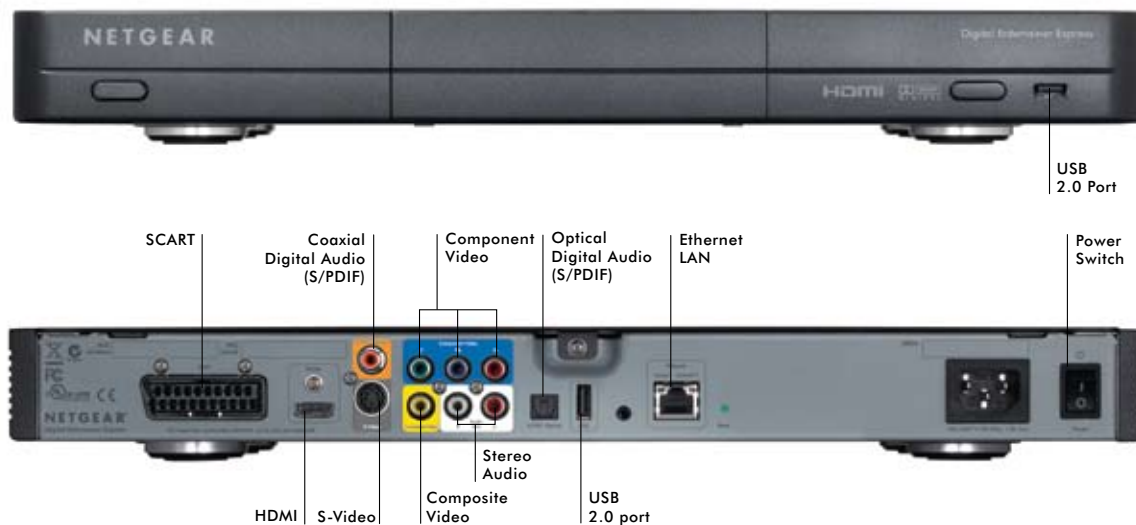

Here's how it works

Living Room

Home Office

Connect your Digital Entertainer Express to your home network via Wireless, Wired Ethernet, Powerline, or MoCA (Coax Networking).

Network attached storage (ReadyNAS Duo), Wireless-N Router, Powerline and MoCA kits sold separately

Legend

- Network Connection
- HDMI
- Wired Connection

Comparison chart†

	Digital Entertainer Express	Apple TV	Media Center Extender	Xbox 360
Powerful:				
• Max bit rate support	40 Mbps	5 Mbps	12 Mbps	15 Mbps
• Blu-Ray image support with subtitles	Yes	No	No	No
• Video File Formats	AVI, DivX, Xvid WMV, MOV, M4V, MP4, VOB, MPG, MP1, MP2, ISO, IFO, MKV, TS, M2TS	MOV, MP4, M4V	Not Specified	AVI, MP4, MOV, M4V, WMV
• Audio Formats	MP1, MP2, MP3, WMA, WMA-Pro, AAC, FLAC, WAV, LPCM, MKA, Dolby Digital stereo downmix, Dolby Digital 5.1**, DTS 5.1**, DTS-HD Master Audio (DTS Core Passthrough)**	MP3, AAC, Apple lossless, AIFF, WAV, Dolby AC3 5.1**	MP3, WMA, WMA-Pro, WMA Lossless, AC3 in AVI only, AAC in MOV only	MP3, WMA, WMA-Pro, WMA Lossless, AC3 in AVI only, AAC in MOV only
Flexible:				
• Technology Platform	Multiplatform, Supports PC, NAS, Mac, Linux, UPnP/AV	Requires iTunes	Requires Windows Vista Premium or Ultimate	Windows Only, Requires UPnP/AV

†Information for competitive products obtained from publicly available documentation and is subject to change. For a complete list of audio/video file formats and codecs supported go to www.netgear.com.
**Passthrough - Dolby TrueHD Downmix is not supported, instead product plays Dolby Digital Passthrough.