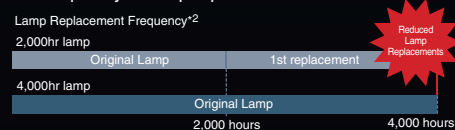

The New WD3300U and XD3200U Comfort Redefined

Large-screen reproduction of high-quality images. Breathtaking and powerful.

But image quality is not the only improvement to our large-screen projectors.

Mitsubishi Electric's new projectors are designed for easy installation and maintenance,

superior operability and a comfortable viewing experience.

Welcome to the future of high-lumen projectors.

New **WD3300U** 4000 lm WXGA

XD3200U 4500 lm XGA

MADE IN JAPAN

Operation simplified with Mitsubishi Electric's user-friendly design

Low Maintenance & High Durability

New Color Wheel System

Dust would easily accumulate on the color wheel sensors of previous models. However, the sensor is now mounted in the rotary shaft motor casing, which is almost fully enclosed, making it much more resistant to dust.

Previous color wheel

New color wheel

Filter free

DLP™ projectors are virtually airtight, therefore an intake filter isn't needed, eliminating the need for filter changing and ultimately lowering overall cost.

Long 4000hr Lamp Life

The WD3300U/XD3200U has a lamp temperature controlling system that enables an estimated lamp life of up to 4000hours.*1 Long-life lamps make dramatic reductions in overall cost of ownership by reducing the frequency of lamp replacement.

Side Access Lamp & Center Lens Designs

The lamp can be accessed from the side of the projector, simplifying the replacement process, as the projector does not have to be turned around when sitting on a shelf or turned over when suspended from the ceiling. The center-set lens design makes set-up easy since the projector lens need only be aligned with the center of the screen.

Quick Lens Change