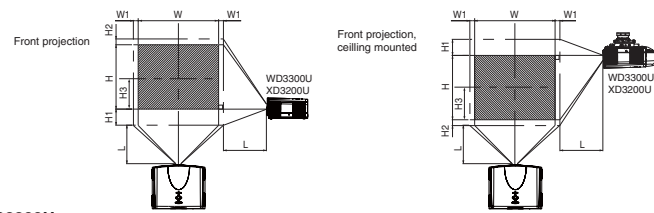

Screen Size and Projection Distance / Optional Lenses

Refer to the following table to determine the screen size.

WD3300U

Screen size (WXGA 16:10)			Default height projected image (H)		Distance from screen (L)		Movable V position from Default position		Movable H position from Default position															
Diagonal Size	Width	Height	Max. Zoom	Min. Zoom	Down (H1)	Up (H2)	Down (H1)	Up (H2)	Left (W1)	Right (W1)	Left (W1)	Right (W1)												
40	102	34	86	21	54	2	6	58	1.5	80	2.0	12	-0	-2	30	-0	-6	6	3	-0	-3	9	-0	-9
60	152	51	129	32	81	3	9	88	2.2	121	3.1	18	-0	-3	46	-0	-9	5	5	-0	-5	13	-0	-13
80	203	68	172	42	108	5	12	118	3.0	162	4.1	24	-0	-4	61	-0	-11	7	7	-0	-7	17	-0	-17
100	254	85	215	53	135	6	15	148	3.8	203	5.2	30	-0	-6	76	-0	-14	9	9	-0	-9	22	-0	-22
150	381	127	323	79	202	9	22	224	5.7	306	7.8	45	-0	-8	114	-0	-21	13	13	-0	-13	33	-0	-33
200	508	170	431	106	269	11	29	299	7.6	408	10.4	60	-0	-11	152	-0	-28	17	17	-0	-17	44	-0	-44
250	635	212	538	132	337	14	36	375	9.5	-	-	75	-0	-14	191	-0	-36	21	21	-0	-21	55	-0	-55
300	762	254	646	159	404	17	44	450	11.4	-	-	90	-0	-17	229	-0	-43	26	26	-0	-26	65	-0	-65

A wide variety of optional lenses is available to suit any operating or user requirement.