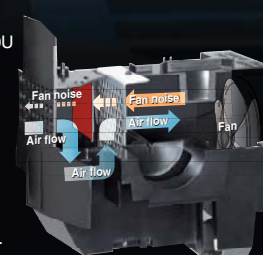

The New WD3300U and XD3200U Comfort Redefined

Large-screen reproduction of high-quality images. Breathtaking and powerful.

But image quality is not the only improvement to our large-screen projectors.

Mitsubishi Electric's new projectors are designed for easy installation and maintenance,

superior operability and a comfortable viewing experience.

Welcome to the future of high-lumen projectors.

New **WD3300U** 4000 lm WXGA

XD3200U 4500 lm XGA

MADE IN JAPAN

Operation simplified with Mitsubishi Electric's user-friendly design

Low Maintenance & High Durability

New Color Wheel System

Dust would easily accumulate on the color wheel sensors of previous models. However, the sensor is now mounted in the rotary shaft motor casing, which is almost fully enclosed, making it much more resistant to dust.

Previous color wheel

New color wheel

Filter free

DLP™ projectors are virtually airtight, therefore an intake filter isn't needed, eliminating the need for filter changing and ultimately lowering overall cost.

Long 4000hr Lamp Life

The WD3300U/XD3200U has a lamp temperature controlling system that enables an estimated lamp life of up to 4000hours.*1 Long-life lamps make dramatic reductions in overall cost of ownership by reducing the frequency of lamp replacement.

Side Access Lamp & Center Lens Designs

The lamp can be accessed from the side of the projector, simplifying the replacement process, as the projector does not have to be turned around when sitting on a shelf or turned over when suspended from the ceiling. The center-set lens design makes set-up easy since the projector lens need only be aligned with the center of the screen.

Quick Lens Change