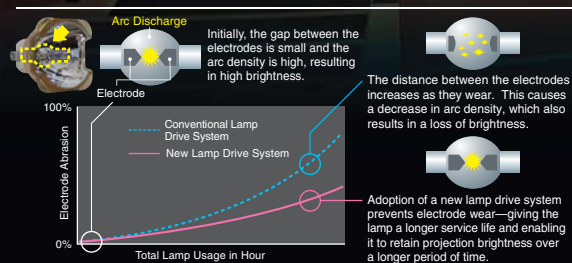

New Lamp Drive System

Up until now, the electrodes in the lamp deteriorated quicker when using the projector for extended periods of time, resulting in a loss of brightness. These projectors incorporate an optical design that optimizes lamp operation to realize a lamp drive that makes it possible to stabilize the shape of the electrode during long-term use. As a result, the maximum lamp service life is obtained for every projection mode and loss in projection brightness is extended over a longer period of time.

User Friendly

Ultra - quiet 26dBA Operation

The fan noise from a projector can be annoying during a presentation or videoconference—but with the adoption of a hermetically sealed color wheel and improved air duct path, that's a thing of the past.

The WD3300U and XD3200U have a significantly low fan noise of only 26dBA (lamp in Low mode). As a result, audiences can enjoy presentations and conferences without the distraction of projector noise.