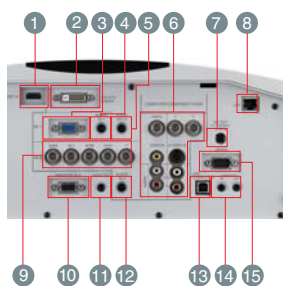

Input and Output Terminals

- 1 HDMI terminal
- 2 DVI-D (HDCP) terminal (DVI-D 24-pin)
- 3 Computer / Component Video IN-1 terminal
- 4 Audio IN-1 terminal (Mini jack)
- 5 Audio DVI-D terminal (Mini jack)
- 6 Video IN / Audio IN terminal
- 7 DC OUT [5V 1.5A (Max)]
- 8 LAN(RJ-45) terminal
- 9 Computer / Component Video IN-2 terminals
- 10 Monitor OUT terminal (Mini D-SUB 15-pin)
- 11 Audio OUT terminal (Mini jack)
- 12 Audio IN-2 terminal (Mini jack)
- 13 USB (Computer) terminal
- 14 Remote IN / OUT
- 15 Serial terminal (D-SUB 9-pin)

Specifications		WD3300U	XD3200U
Model		WD3300U	XD3200U
Display Technology		0.65" 1-Chip DMD	0.7" 1-Chip DMD
Resolution		1280x800 (Total 1,024,000 pixels)	1024x768 (Total 786,432 pixels)
Brightness		4000lm	4500lm
Contrast		2300 : 1 (on / off)	2500 : 1 (on / off)
Picture Size		40° ~ 300°	
Projection lens		f=24.5-33.1mm, F=2.0-2.4	
Offset axis		10 : -1	10 : 0
Throw Ratio		1.7 ~ 2.4	
Source Lamp		264W (Shut-off Time 4000hr) with Low Mode 330W (Shut-off Time 2000hr) with Standard Mode	
Computer Compatibility		640x400 ~ 1600x1200 True: 1280x800, Sync on Green available	640x480 ~ 1600x1200 True: 1024x768, Sync on Green available
Video Compatibility		NTSC / NTSC4.43 / PAL (including PAL-M, N) / SECAM / PAL-60, Component Video: 480i/p (525i/p), 576i/p (625i/p), 720p (750p 50/60Hz), 1080i (1125i 50/60Hz), 1080p (1125p 50/60Hz), SCART (RGB+1V sync)	
Pc Input Terminals		mini D-sub 15pinx1, 5 BNCx1, DVI-D (with HDCP)x1 Audio: stereo mini jack(ø3.5mm)x3	
Video Input Terminals		Video: HDMI(ver.1.2)x1, RCAx1 or BNCx1, S-Video(4pin)x1 or S-Video Y/C(BNC) Audio: RCA (L, R)x2	
Output Terminals		RGB: mini D-sub 15pinx1, DC Out: 5V 1.5A (MAX) Audio: stereo mini jack (ø3.5mm)x1	
Communication Terminals		LAN (RJ-45)x1, RS-232C-D-sub 9pinx1, USBx1 (Mouse control), Wired remote in: stereo mini jack (ø3.5mm)x1 Wired remote out: stereo mini jack (ø3.5mm)x1	
Audio Speaker		10W mono	
Fan Noise		26dBA (Lamp Low Mode)	
Dimensions(WxHxD)		450x187x373mm/17.7x7.4x14.7 in (excluding terminal cover)	
Weight		10.3kg /22.7lbs (excluding detachable terminal cover)	
Power Supply		AC100 - 240V, 50/60Hz	
Optional Accessories		Lamp: VLT-XD3200LP Lens: OL-XD2000SZ, OL-XD2000LZ, OL-XD2000TZ, OL-XD2000FR	
Warranty		3-Years Parts/Labor, 3-Years Express Replacement Assistance, 1-Year or 500 hours lamp warranty (whichever comes first)	

*Compliance with ISO21118-2005 *All brand names and product names are trademarks, registered trademarks or trade names of their respective holders.
*DLP™ (Digital Light Processing) and BrilliantColor™ are trademarks of Texas Instruments.