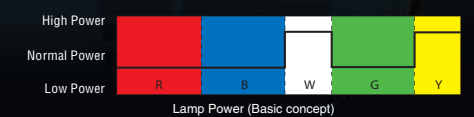

Lamp Power Modulation
Presentation Mode (for high brightness)
Light intensity increases for the white and yellow segments of the color wheel, giving greater emphasis to bright colors in more vivid tones.

Auto Mode (for color reproduction)
Light intensity increases for the RGB segment on the color wheel, ensuring ample brightness while screening brilliant colors.