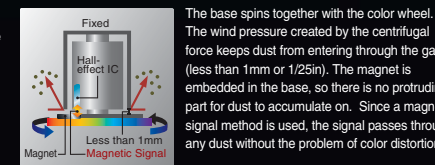

New color wheel

Filter free

DLP™ projectors are virtually airtight, therefore an intake filter isn't needed, eliminating the need for filter changing and ultimately lowering overall cost.

Long 4000hr Lamp Life

The WD3300U/XD3200U has a lamp temperature controlling system that enables an estimated lamp life of up to 4000hours.*1 Long-life lamps make dramatic reductions in overall cost of ownership by reducing the frequency of lamp replacement.