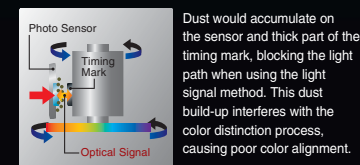

Previous color wheel