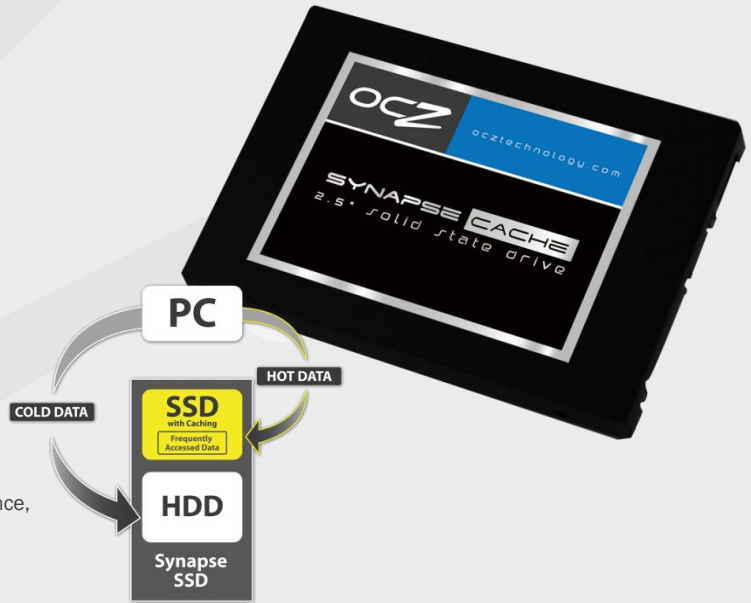

OCZ Synapse Cache Solid State Drives accelerate workstation and desktop computing applications with an innovative hardware-meets-software design and advanced caching feature-set.

- Delivers up to 80,000 IOPS
- Bandwidth up to 550 MB/s
- SSD Cache capacity up to 64GB
- Manages and accelerates full HDD capacity

High Performance SSD Architecture

- Maximizes performance with SATA 6 Gb/s interface
- Unleashes the full potential of today's leading platforms
- TRIM support
- Easy-to-deploy 2.5" solution for multiple drive bays

Integrated Dataplex™ Caching Software

- Intelligently manages HDD and SSD simultaneously
- "Hot" data managed on Synapse SSD for highest performance, access, and bandwidth
- "Cold" data routed to HDD for highest capacity usage
- No data migration or OS installation required

Give Your Hard Drive what it's Been Missing... Performance The new Synapse Series is optimized for caching applications and integrates Dataplex™ cache software to dynamically manage the Synapse SSD in conjunction with standard hard disk drives (HDDs), to provide users with SSD-level performance across the entire capacity of the HDD. The OCZ Synapse Series leverages the latest and most advanced hardware and software technology to deliver superior storage performance without sacrificing HDD capacity. For users craving the performance advantages of SSDs combined with the high capacities associated with HDDs, OCZ offers the first no-compromise approach to enabling high-performance and high-capacity storage for virtually any PC platform.