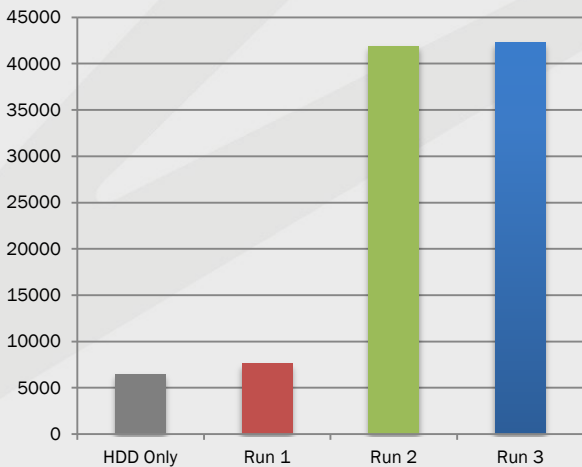

Keep the capacity. Let go of the Lag. The OCZ Synapse Series integrates the benefits of SSD performance and HDD capacity with Dataplex™ caching software to dynamically manage the use of both SSD and HDD for superior overall storage performance. This combination creates an environment where the most frequently used "hot" data stays on the ultra-fast SSD, while the "cold" data remains on the larger capacity HDD (sold separately). Advanced caching algorithms learn user behavior and adapt storage policies to ensure optimal performance for each individual user, maximizing productivity for the most demanded programs and applications. Synapse Series integrates seamlessly within any modern PC platform, ensuring optimal compatibility along with performance gains.

Synapse 128GB

PC Mark Vantage - HDD Test Suite