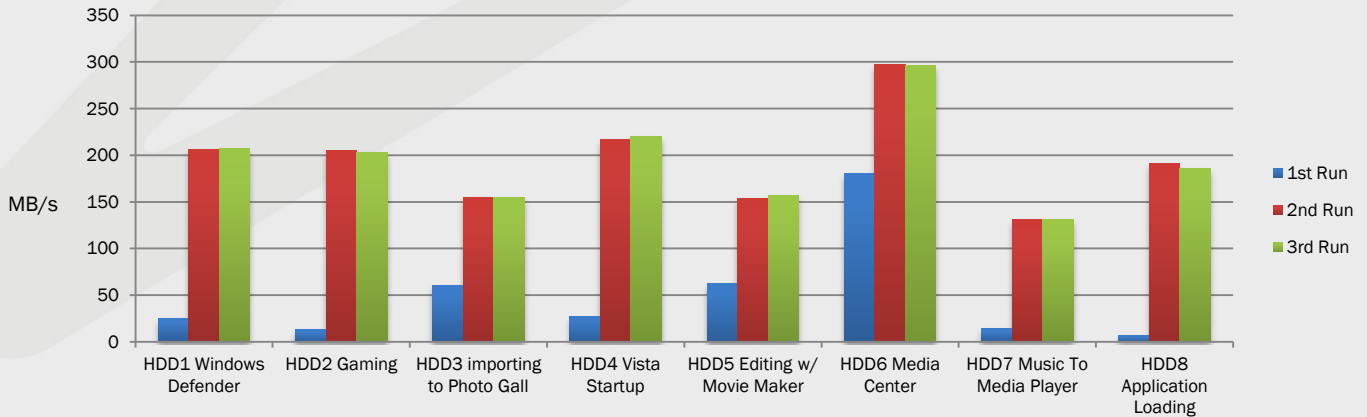

PC Mark Vantage with Synapse 128GB	First Run	Second Run	Third Run
HDD TEST SUITE - Overall Score	7,635	41,914	42,252
HDD1 Windows Defender	31 MB/s	187 MB/s	185 MB/s
HDD2 Gaming	17 MB/s	197 MB/s	193 MB/s
HDD3 Importing to Photo Gallery	65 MB/s	241 MB/s	239 MB/s
HDD4 Vista Startup	29 MB/s	215 MB/s	219 MB/s
HDD5 Editing w/ Movie Maker	74 MB/s	155 MB/s	158 MB/s
HDD6 Media Center	228 MB/s	282 MB/s	285 MB/s
HDD7 Music To Media Player	16 MB/s	120 MB/s	130 MB/s
HDD8 Application Loading	9 MB/s	209 MB/s	206 MB/s

PC Mark Vantage with Synapse 64GB	First Run	Second Run	Third Run
HDD TEST SUITE - Overall Score	6,338	40,543	40,506
HDD1 Windows Defender	25 MB/s	206 MB/s	207 MB/s
HDD2 Gaming	13 MB/s	205 MB/s	202 MB/s
HDD3 Importing to Photo Gallery	60 MB/s	154 MB/s	154 MB/s
HDD4 Vista Startup	27 MB/s	216 MB/s	218 MB/s
HDD5 Editing w/ Movie Maker	63 MB/s	153 MB/s	156 MB/s
HDD6 Media Center	180 MB/s	298 MB/s	296 MB/s
HDD7 Music To Media Player	14 MB/s	131 MB/s	131 MB/s
HDD8 Application Loading	7 MB/s	191 MB/s	186 MB/s