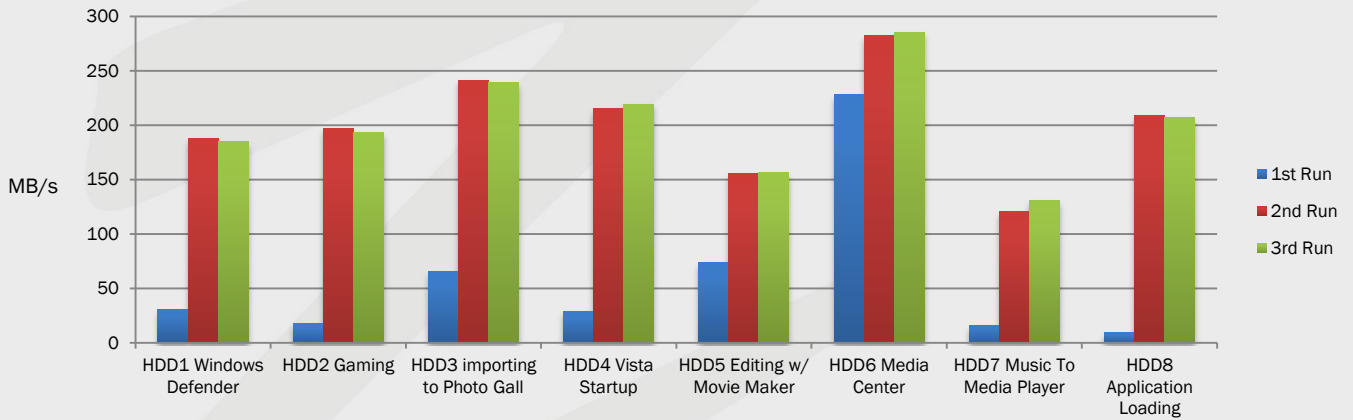

Synapse 128GB PC Mark Vantage - HDD Test Suite

Synapse 64GB PC Mark Vantage - HDD Test Suite