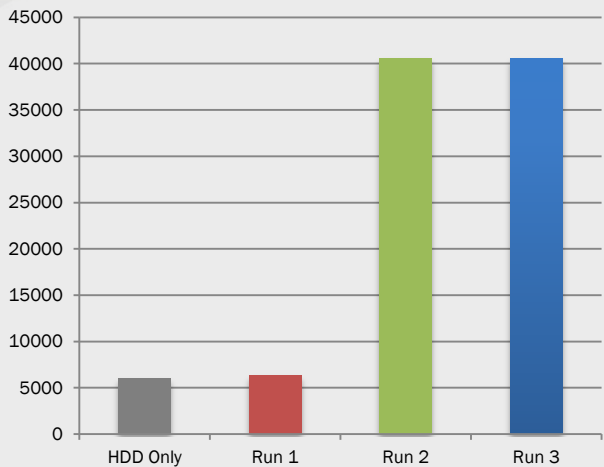

Synapse 64GB

PC Mark Vantage - HDD Test Suite

After three runs the Synapse has now cached the "hot" data resulting in significantly improved application performance and system responsiveness

PC Mark Vantage	1TB HDD	Synapse 128GB SSD + 1TB HDD *	Synapse 64GB SSD + 1TB HDD *
HDD TEST SUITE - Overall Score	6,935	42,083	40,525
HDD1 Windows Defender	31 MB/s	186 MB/s	207 MB/s
HDD2 Gaming	18 MB/s	195 MB/s	204 MB/s
HDD3 Importing to Photo Gallery	67 MB/s	240 MB/s	154 MB/s
HDD4 Vista Startup	22 MB/s	217 MB/s	217 MB/s
HDD5 Editing w/ Movie Maker	71 MB/s	157 MB/s	155 MB/s
HDD6 Media Center	186 MB/s	284 MB/s	297 MB/s
HDD7 Music To Media Player	14 MB/s	125 MB/s	131 MB/s
HDD8 Application Loading	7 MB/s	208 MB/s	189 MB/s

Test Setup: ASUS P8P67 Pro, PC Mark Vantage Suite, Synapse 128GB (64GB cache) with 1TB HDD, Synapse 64GB (32GB cache) with 1TB HDD

(*) average of 2nd and 3rd runs to demonstrate cache effect.