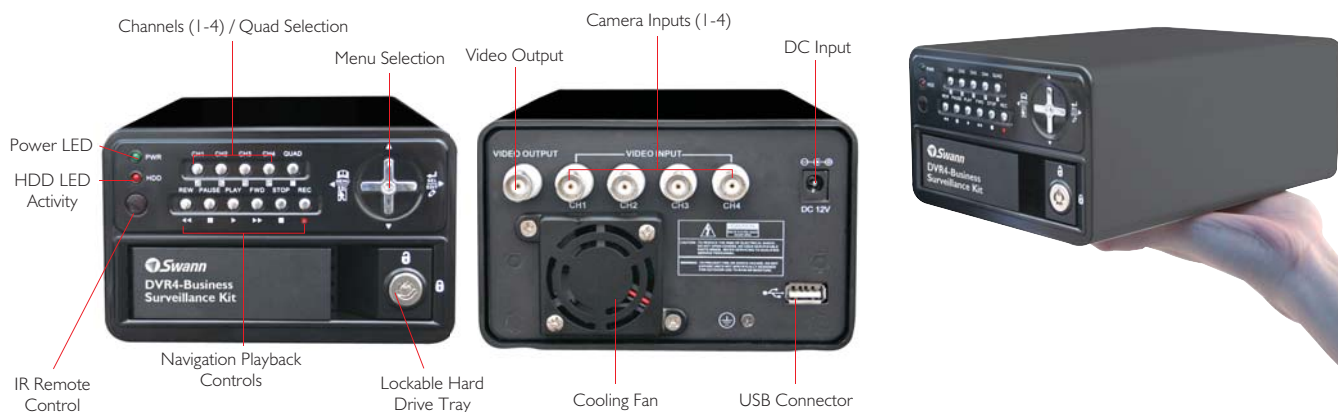

EASY DIY
in 1 hour.
Everything is included

60ft (18m)
cable
2x

Plugs into your TV

160 GB HDD
included

BNC to RCA Adapter
Plugs into a DVR or Quad Processor
2x

Sees in the Dark
16-25ft (5-8m)

BONUS
4 Security Warning Stickers in this pack

DVR4-Business Surveillance Kit

2 CCTV Cameras & Recording Solution

An easy way to keep your business, office & home secure

The DVR4-Business Surveillance Kit is an affordable do-it-yourself (DIY) safety and security solution. You won't believe how versatile this pack is. Cover every angle, indoors, outdoors, day and night with a twin pack of Swann OutdoorCams, one of the world's best selling security cameras. Once mounted, connect the cameras to the new, compact Swann DVR4-Business to monitor and record what the cameras see. With motion detection, a built-in 160GB hard drive, password protection and touch button navigation it has all the features you need to safeguard your business or home 24/7. Everything you need in one box!

Note: Single adapter powers both cameras and the DVR.

Note: For best results slowly guide hard drive tray into position

Product Specifications

DVR4-Business™

Video Format: NTSC / PAL
 Operation System: Custom Embedded OS
 Camera Input Channel: 4 channel Composite BNC
 Video Output Channel: 1 channel Composite BNC
 Display Frame Rate: NTSC: 120 fps, PAL: 100 fps
 Recording Frame Rate: NTSC: Max 30 fps (Quad), PAL: Max 25 fps (Quad)
 Recording Frame Rate (Each Mode): NTSC: Each Channel = 30 fps ÷ Number of Source
 PAL: Each Channel = 30 fps ÷ Number of Source
 Record Mode: Continuous, Time Schedule, Motion Triggered
 Resolution: Display: NTSC: 720 x 480, PAL: 720 x 576
 Record: NTSC: 320 x 112, 640 x 224
 PAL: 320 x 136, 640 x 272